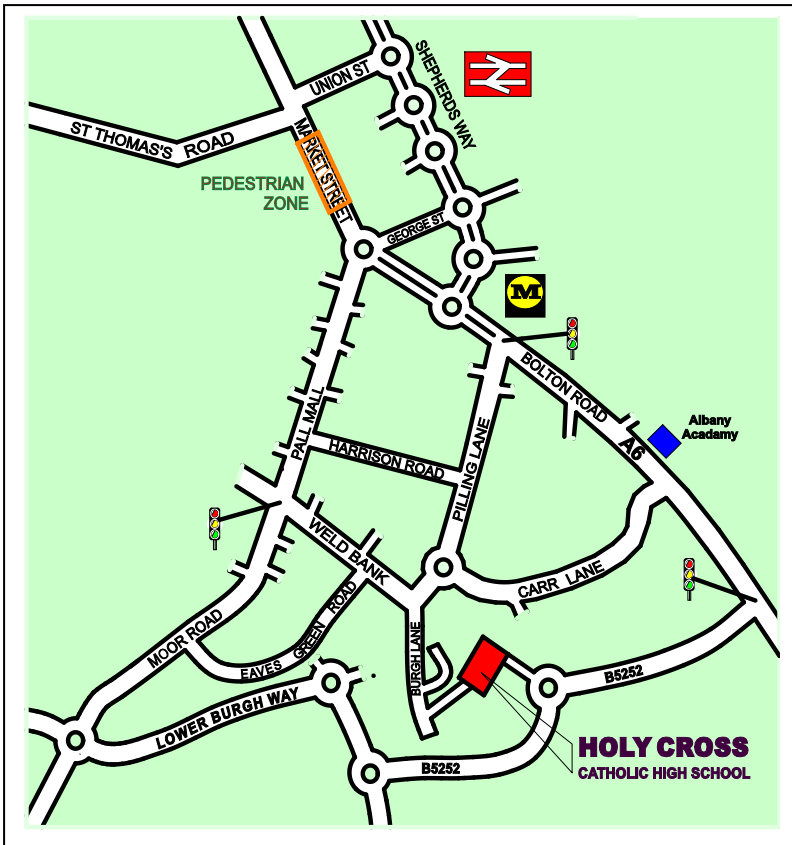

is on the south side of CHORLEY, in Lancashire.

CHORLEY has excellent access to the Motorway System, the nearest being at Junction 8 on the M61.

From the South East, we recommend the route from M61 Junction 6, near the REEBOK Stadium and then along the A6.

From the South, use M6 Junction 27 to go via STANDISH onto the A49.

NB vehicular access through

The Bowers, Burgh Lane is no longer possible.

PLEASE DO NOT PARK in the residential areas of The Bowers, Burgh Lane and Sevenoaks.

Please use the B5252 Myles Standish Way entrance

Directions to Holy Cross Catholic High School, Myles Standish Way, Chorley, PR7 3LS when travelling from Chorley

Satnav – enter PR7 3AY (Albany Academy on A6)

A6 heading out of Chorley town Centre towards Bolton

Albany Academy on left – road drops down to traffic lights

Turn right at traffic lights onto Myles Standish Way

Up incline to first roundabout

School entrance is at 3 o'clock off roundabout